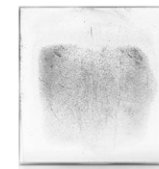

Leading Glass